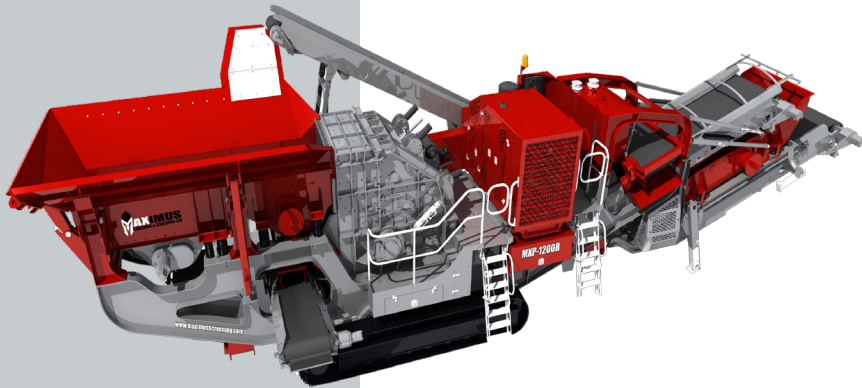

Impact Crusher Range

MXP-900 | MXP-900R | MXP-1050 | MXP-1200 | MXP-1200R | MXP-1300 | MXP-1300R

MXP-1200R

Weight	Est 47,000 Kgs (103,617 lbs)
Tracks	400 mm
Power Unit	CAT C9 350HP/265kW
Capacity	Up to 350 TPH
Side Conveyor	600 mm (23")
Product Conveyor	1200 mm (47")
Max Feed Size	600 mm (23")
Inlet Opening	1230 mm x 745 mm (48" x 29")
Rotor	1100 mm x 1200 mm (43" x 47")

Transport / Working Dimensions :

Transport

Length	17260 mm (56'-6")
Height	3579mm (11'-8")
Width	3532 mm (11'-6")

Working

Length	16616 mm (54'-5")
Height	4873 mm (16'-0")
Width	5055 mm (16'-6")