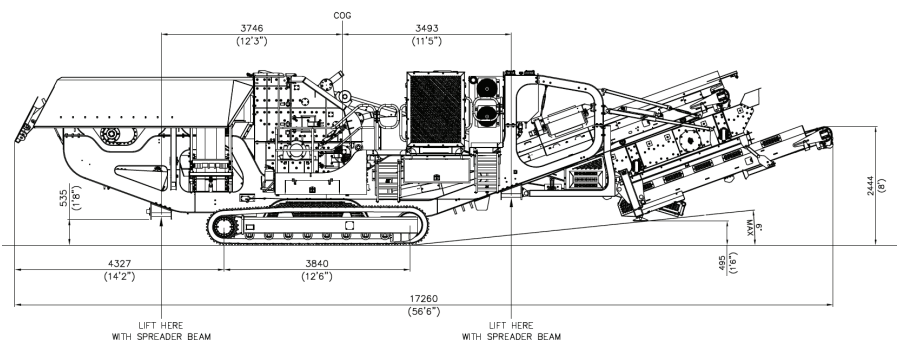

Impact Crusher Range

MXP-900 | MXP-900R | MXP-1050 | MXP-1200 | MXP-1200R | MXP-1300 | MXP-1300R

MXP-1200R

Weight	Est 47,000 Kgs (103,617 lbs)
Tracks	400 mm
Power Unit	CAT C9 350HP/265kW
Capacity	Up to 350 TPH
Side Conveyor	600 mm (23")
Product Conveyor	1200 mm (47")
Max Feed Size	600 mm (23")
Inlet Opening	1230 mm x 745 mm (48" x 29")
Rotor	1100 mm x 1200 mm (43" x 47")

Transport / Working Dimensions :

Transport

Length	17260 mm (56'-6")
Height	3579mm (11'-8")
Width	3532 mm (11'-6")

Working

Length	16616 mm (54'-5")
Height	4873 mm (16'-0")
Width	5055 mm (16'-6")