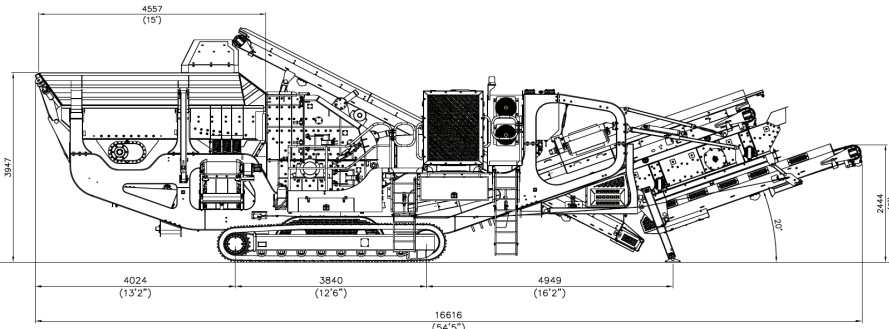

Impact Crusher Range

MXP-900 | MXP-900R | MXP-1050 | MXP-1200 | MXP-1200R | MXP-1300 | MXP-1300R

MXP-1200R

Weight	Est 47,000 Kgs (103,617 lbs)
Tracks	400 mm
Power Unit	CAT C9 350HP/265kW
Capacity	Up to 350 TPH
Side Conveyor	600 mm (23")
Product Conveyor	1200 mm (47")
Max Feed Size	600 mm (23")
Inlet Opening	1230 mm x 745 mm (48" x 29")
Rotor	1100 mm x 1200 mm (43" x 47")

Transport / Working Dimensions :

Transport

Length	17260 mm (56'-6")
Height	3579mm (11'-8")
Width	3532 mm (11'-6")

Working

Length	16616 mm (54'-5")
Height	4873 mm (16'-0")
Width	5055 mm (16'-6")