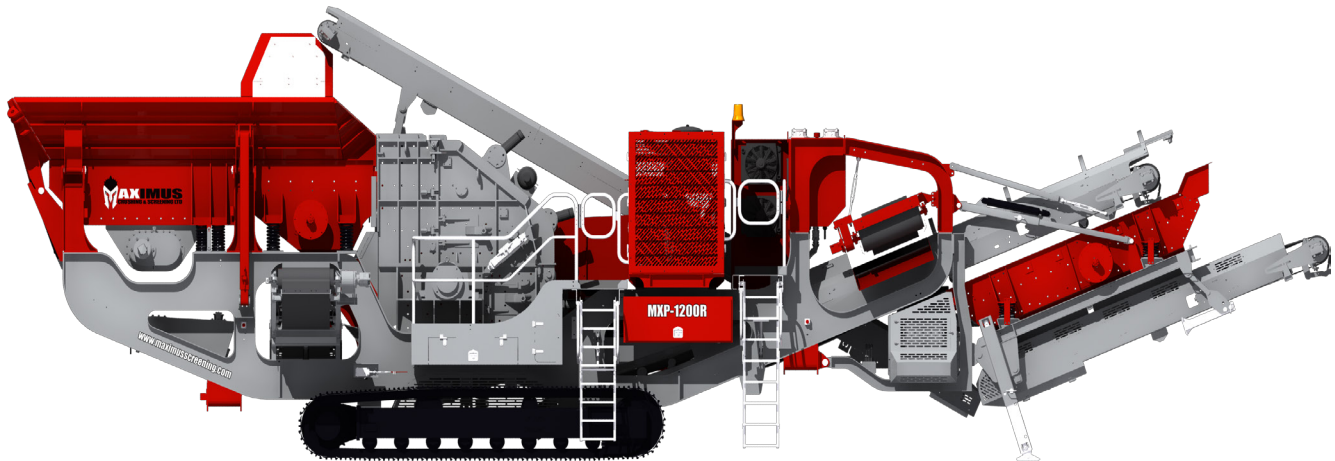

Impact Crusher Range

MXP-900 | MXP-900R | MXP-1050 | MXP-1200 | MXP-1200R | MXP-1300 | MXP-1300R

MXP-1200R

Weight	Est 47,000 Kgs (103,617 lbs)
Tracks	400 mm
Power Unit	CAT C9 350HP/265kW
Capacity	Up to 350 TPH
Side Conveyor	600 mm (23")
Product Conveyor	1200 mm (47")
Max Feed Size	600 mm (23")
Inlet Opening	1230 mm x 745 mm (48" x 29")
Rotor	1100 mm x 1200 mm (43" x 47")

Transport / Working Dimensions :

Transport

Length	17260 mm (56'-6")
Height	3579mm (11'-8")
Width	3532 mm (11'-6")

Working

Length	16616 mm (54'-5")
Height	4873 mm (16'-0")
Width	5055 mm (16'-6")